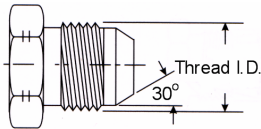

KOMATSU® (JIS 30° Flare Metric Thread) Connections / Identification

JIS 30° Flare connections include series of inch (BSP) threads and metric threads. This section is dedicated to JIS 30° Flare Metric, or a/k/a “KOMATSU®” connection (due to its near exclusive use on KOMATSU® brand equipment).

Measurement Procedure

1. With calipers, measure the O.D. (outer diameter) of the male threads or the I.D. (inner diameter) of the Female threads.
2. Check the thread pitch with the thread pitch gauges.
3. Check the flare angle (30°) with the seat angle gauge.
4. Compare measurements against chart.

KOMATSU® 30° Flare Male

KOMATSU® 30° Flare Female

Dash Size	Thread Pitch (mm)	Male Thread O.D.		Female Thread I.D.	
		(mm)	(inches)	(mm)	(inches)
12	1.5	12	.472	10.5	4.13
14	1.5	14	.551	12.5	.492
16	1.5	16	.630	14.5	.571
18	1.5	18	.709	16.5	.650
20	1.5	20	.787	18.5	.728
22	1.5	22	.866	20.5	.807
24	1.5	24	.945	22.5	.886
30	1.5	30	1.181	28.5	1.122
33	1.5	33	1.299	31.5	1.240
36	1.5	36	1.417	34.5	1.358
42	1.5	42	1.654	40.5	1.594