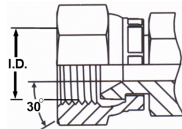

KOMATSU® (JIS 30° Flare Metric Thread) Connections / Identification

JIS 30° Flare connections include series of inch (BSP) threads and metric threads. This section is dedicated to JIS 30° Flare Metric, or a/k/a “KOMATSU®” connection (due to its near exclusive use on KOMATSU® brand equipment).

Measurement Procedure

1. With calipers, measure the O.D. (outer diameter) of the male threads or the I.D. (inner diameter) of the Female threads.
2. Check the thread pitch with the thread pitch gauges.
3. Check the flare angle (30°) with the seat angle gauge.
4. Compare measurements against chart.

KOMATSU® 30° Flare Male

KOMATSU® 30° Flare Female

Dash Size	Thread Pitch (mm)	Male Thread O.D.		Female Thread I.D.	
		(mm)	(inches)	(mm)	(inches)
12	1.5	12	.472	10.5	4.13
14	1.5	14	.551	12.5	.492
16	1.5	16	.630	14.5	.571
18	1.5	18	.709	16.5	.650
20	1.5	20	.787	18.5	.728
22	1.5	22	.866	20.5	.807
24	1.5	24	.945	22.5	.886
30	1.5	30	1.181	28.5	1.122
33	1.5	33	1.299	31.5	1.240
36	1.5	36	1.417	34.5	1.358
42	1.5	42	1.654	40.5	1.594